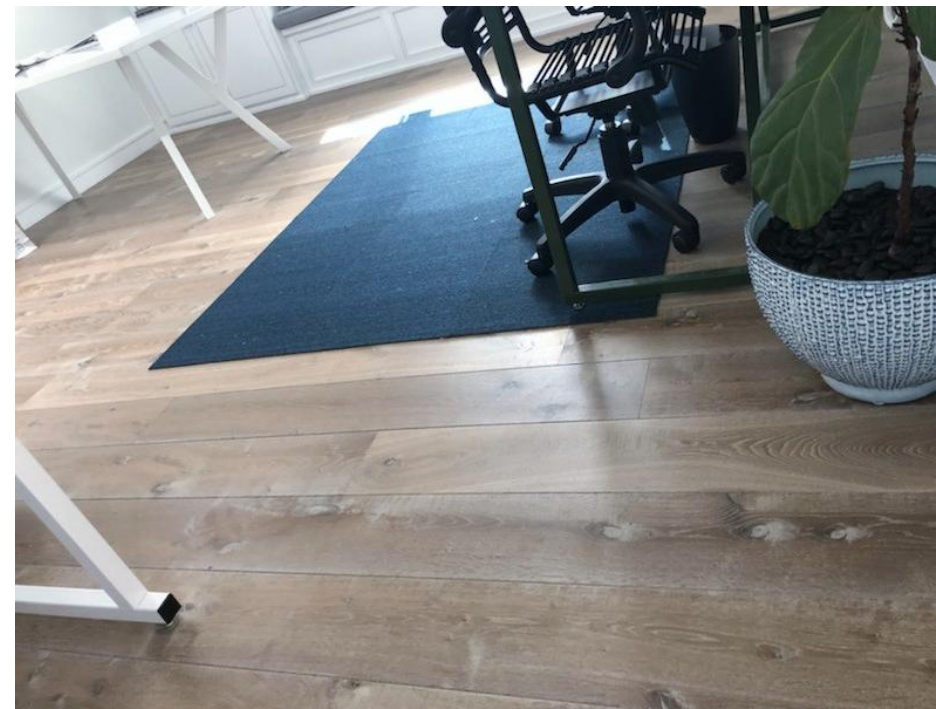

**REQUIRES BONA TRAFFIC NATURAL FINISH AFTER
INSTALLTION**

Double Smoked
Planed Chalk

SOLD OUT OF STOCK

785 SF Available Stock in our Florida warehouse

Engineered $\frac{3}{4}$ " x 7.28" x Random Lengths 3' -9'