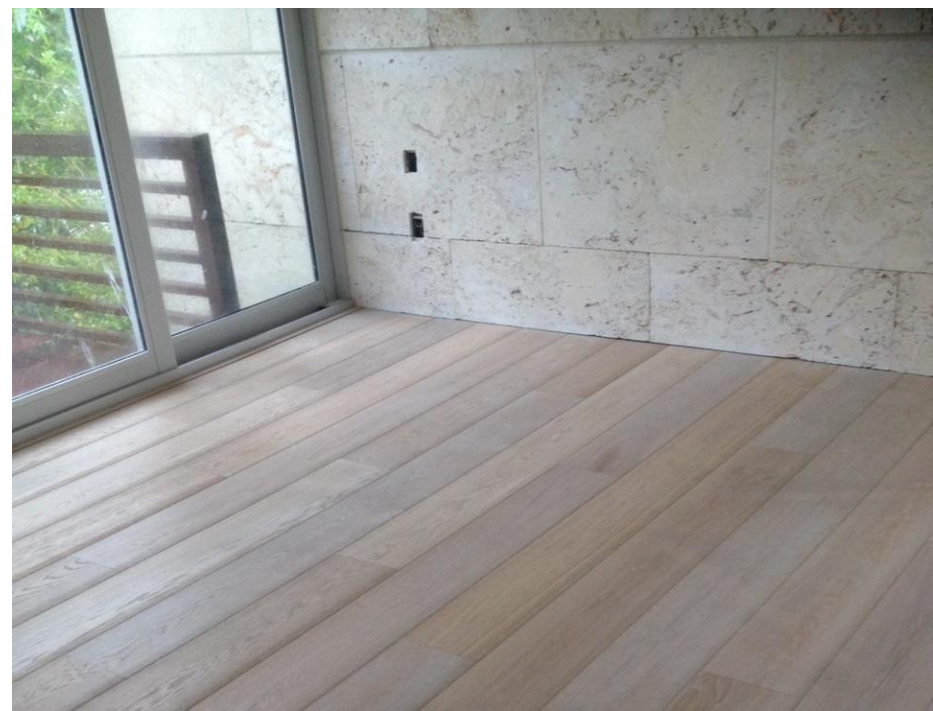

Design Castle
White

SOLD OUT OF STOCK

600 SF Available Stock in our Florida warehouse

Engineered $\frac{3}{4}$ " x 7" x Random Lengths

Discounted Price $ $9.00 per SF plus Freight from FL