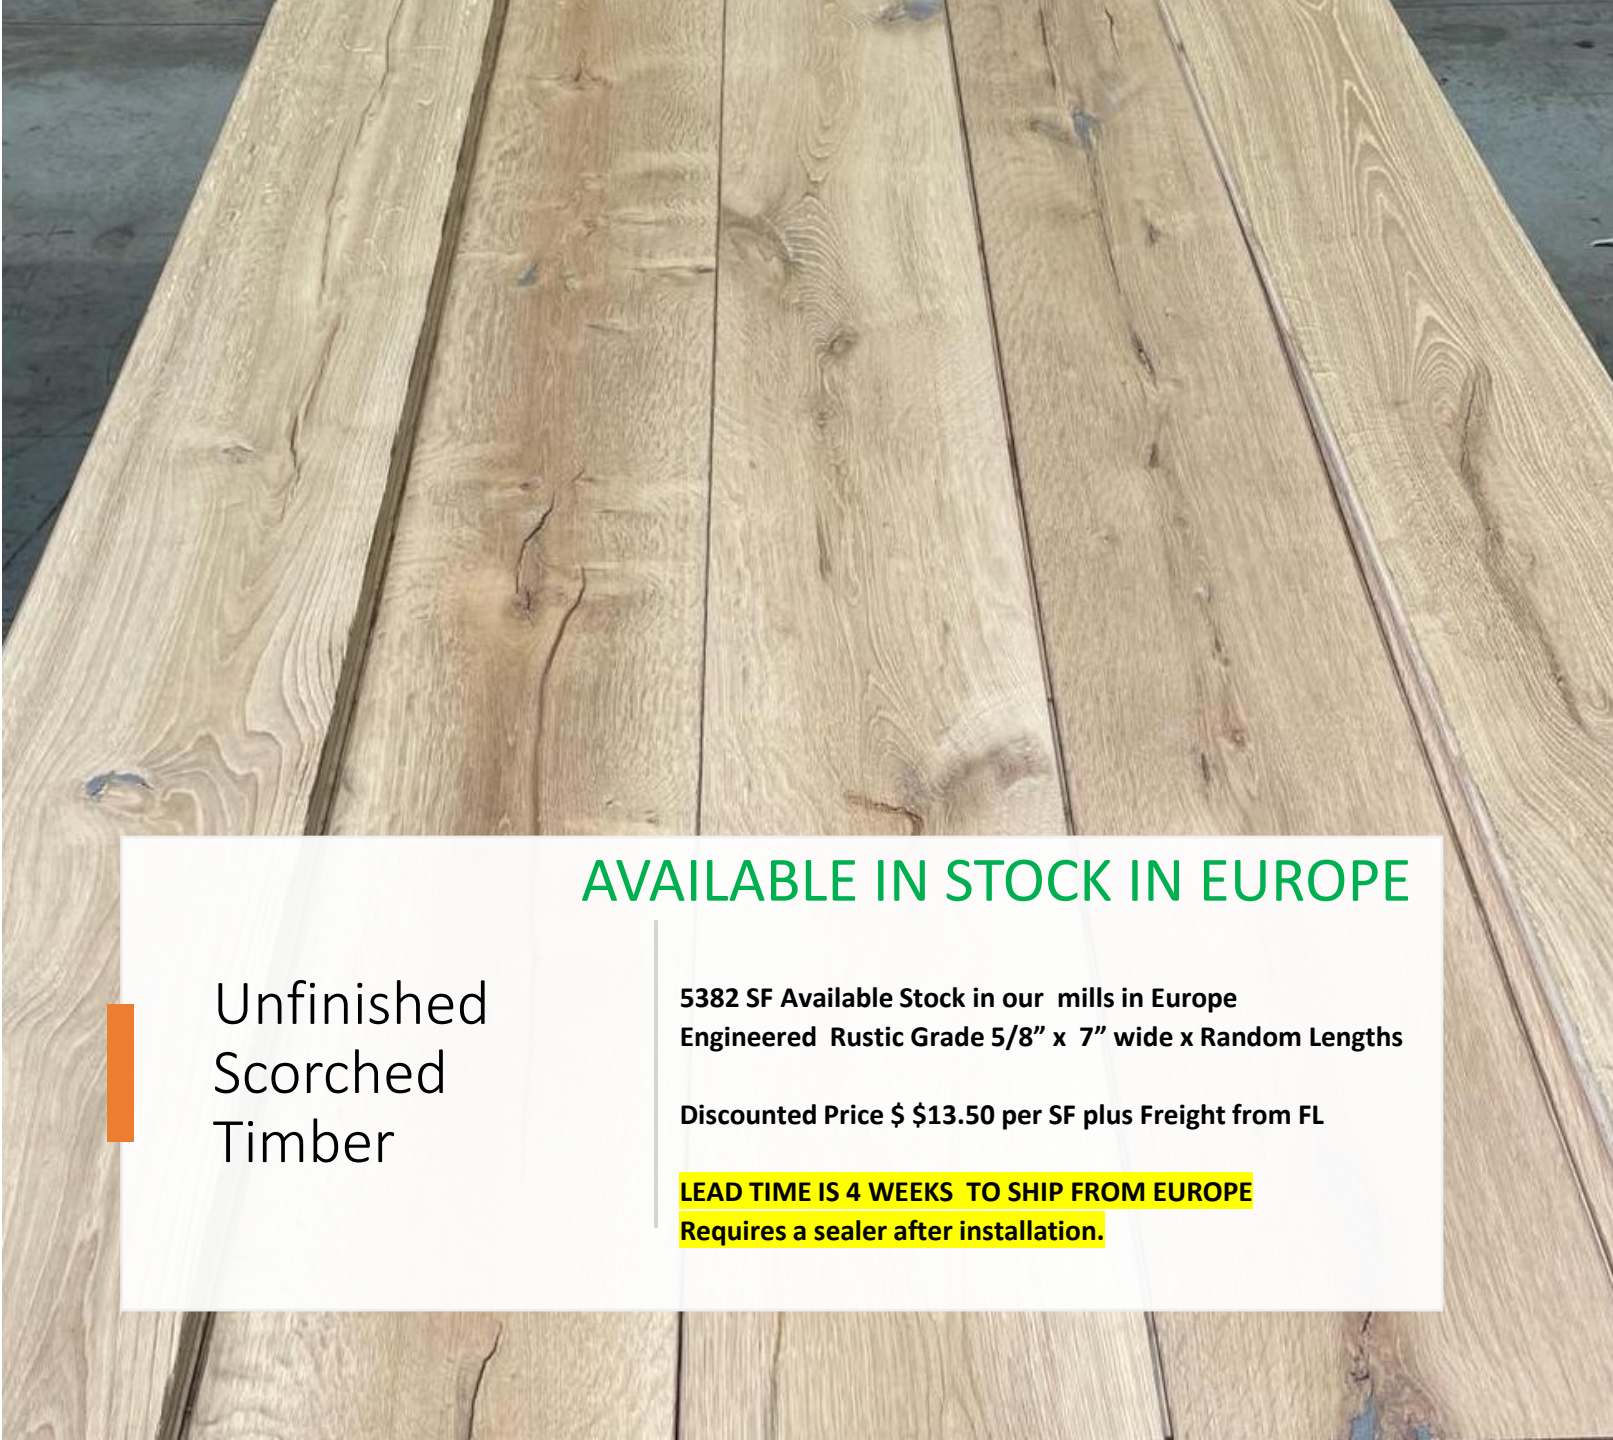

AVAILABLE IN STOCK USA

Planed Oak
Natural Oiled
White ABC
Grade

Light wire brushing on the surface

426 SF Engineered Rustic Mix ABC 5/8" 4mm top layer
x 7" wide x Random Lengths

Discounted Price \$ \$9.50 per SF plus Freight from FL