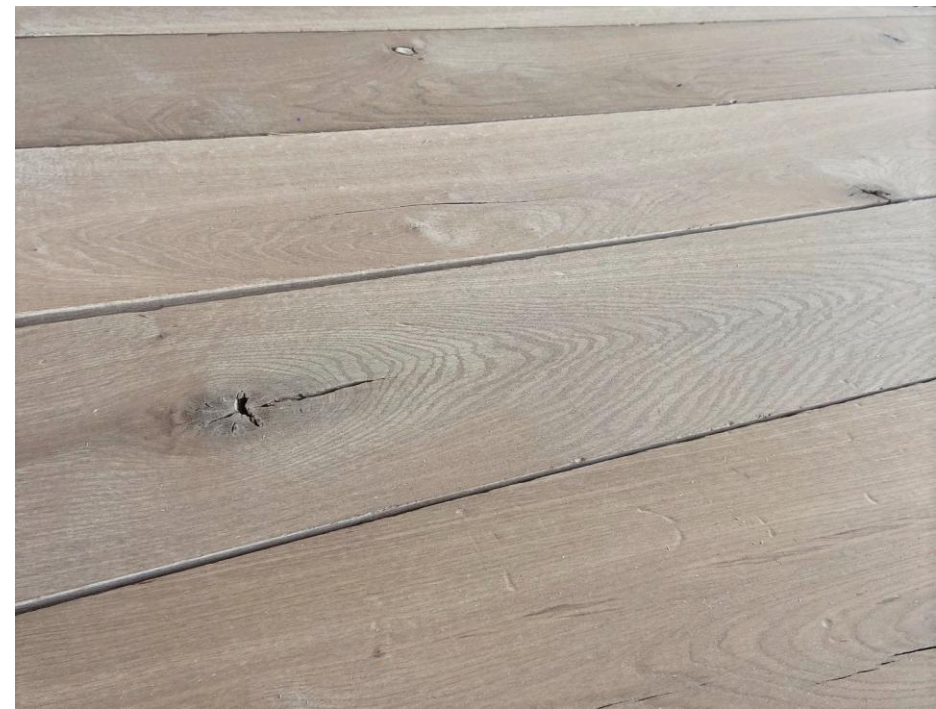

Chambord
Bordeaux

SOLD OUT OF STOCK

270 SF Available Stock in our Florida warehouse

Solid $\frac{3}{4}$ " x 7" x Random Lengths 3' -9'

Distressed bevel with OPEN knots and cracks.

Discount Price $ 9.50 per SF plus Freight from FL

**REQUIRES BONA TRAFFIC NATURAL FINISH AFTER
INSTALLTION**