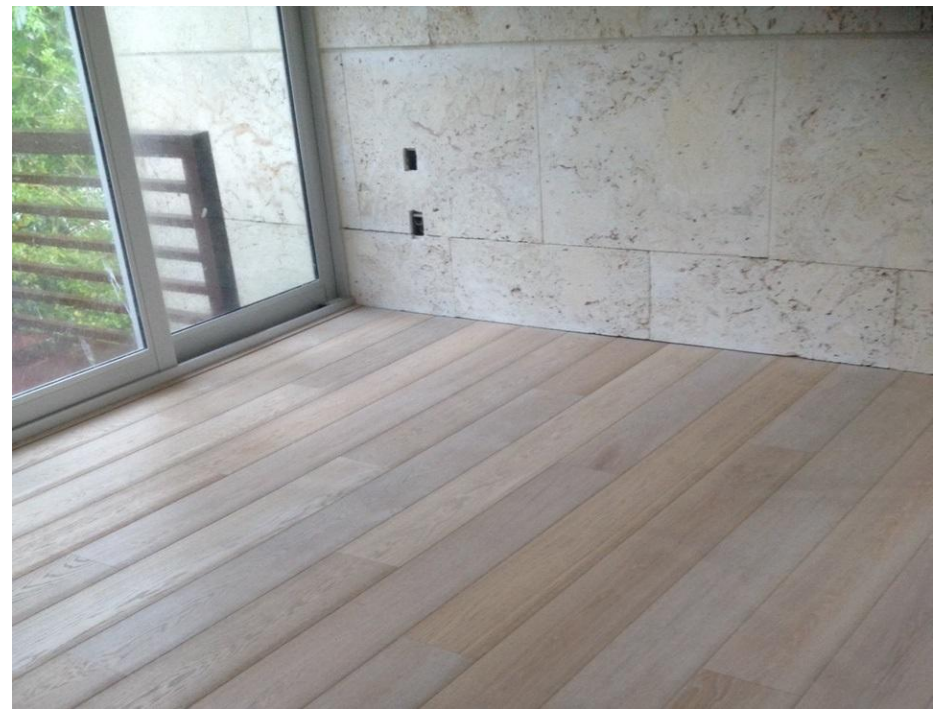

Design Castle
White

SOLD OUT OF STOCK

600 SF Available Stock in our Florida warehouse

Engineered $\frac{3}{4}$ " x 7" x Random Lengths

Discounted Price $ $9.00 per SF plus Freight from FL