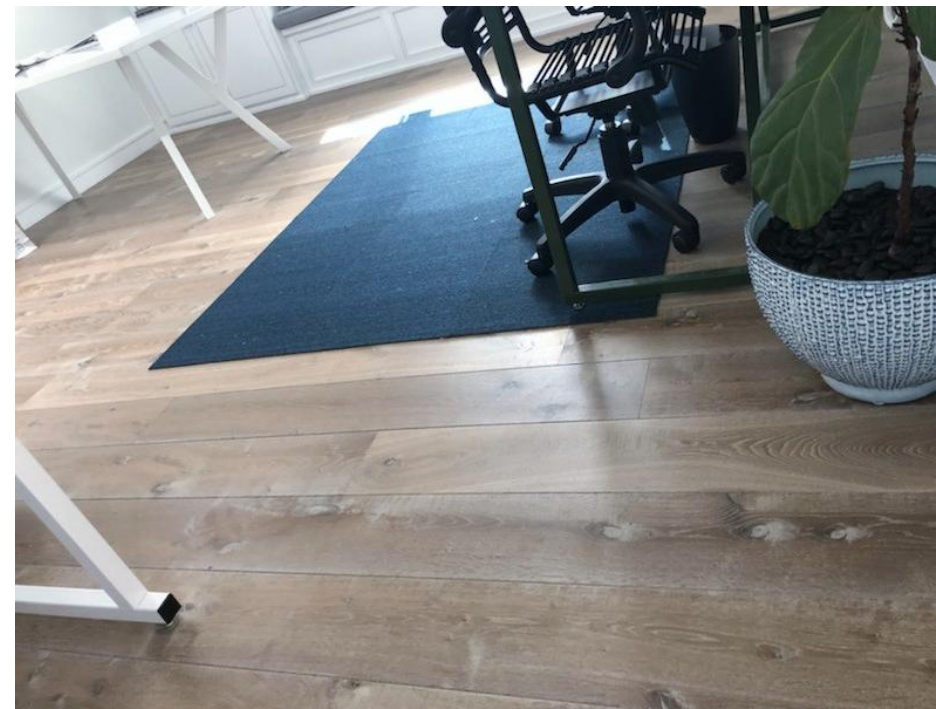

**REQUIRES BONA TRAFFIC NATURAL FINISH AFTER
INSTALLTION**

Double Smoked
Planed Chalk

SOLD OUT OF STOCK

785 SF Available Stock in our Florida warehouse

Engineered $\frac{3}{4}$ " x 7.28" x Random Lengths 3'-9'